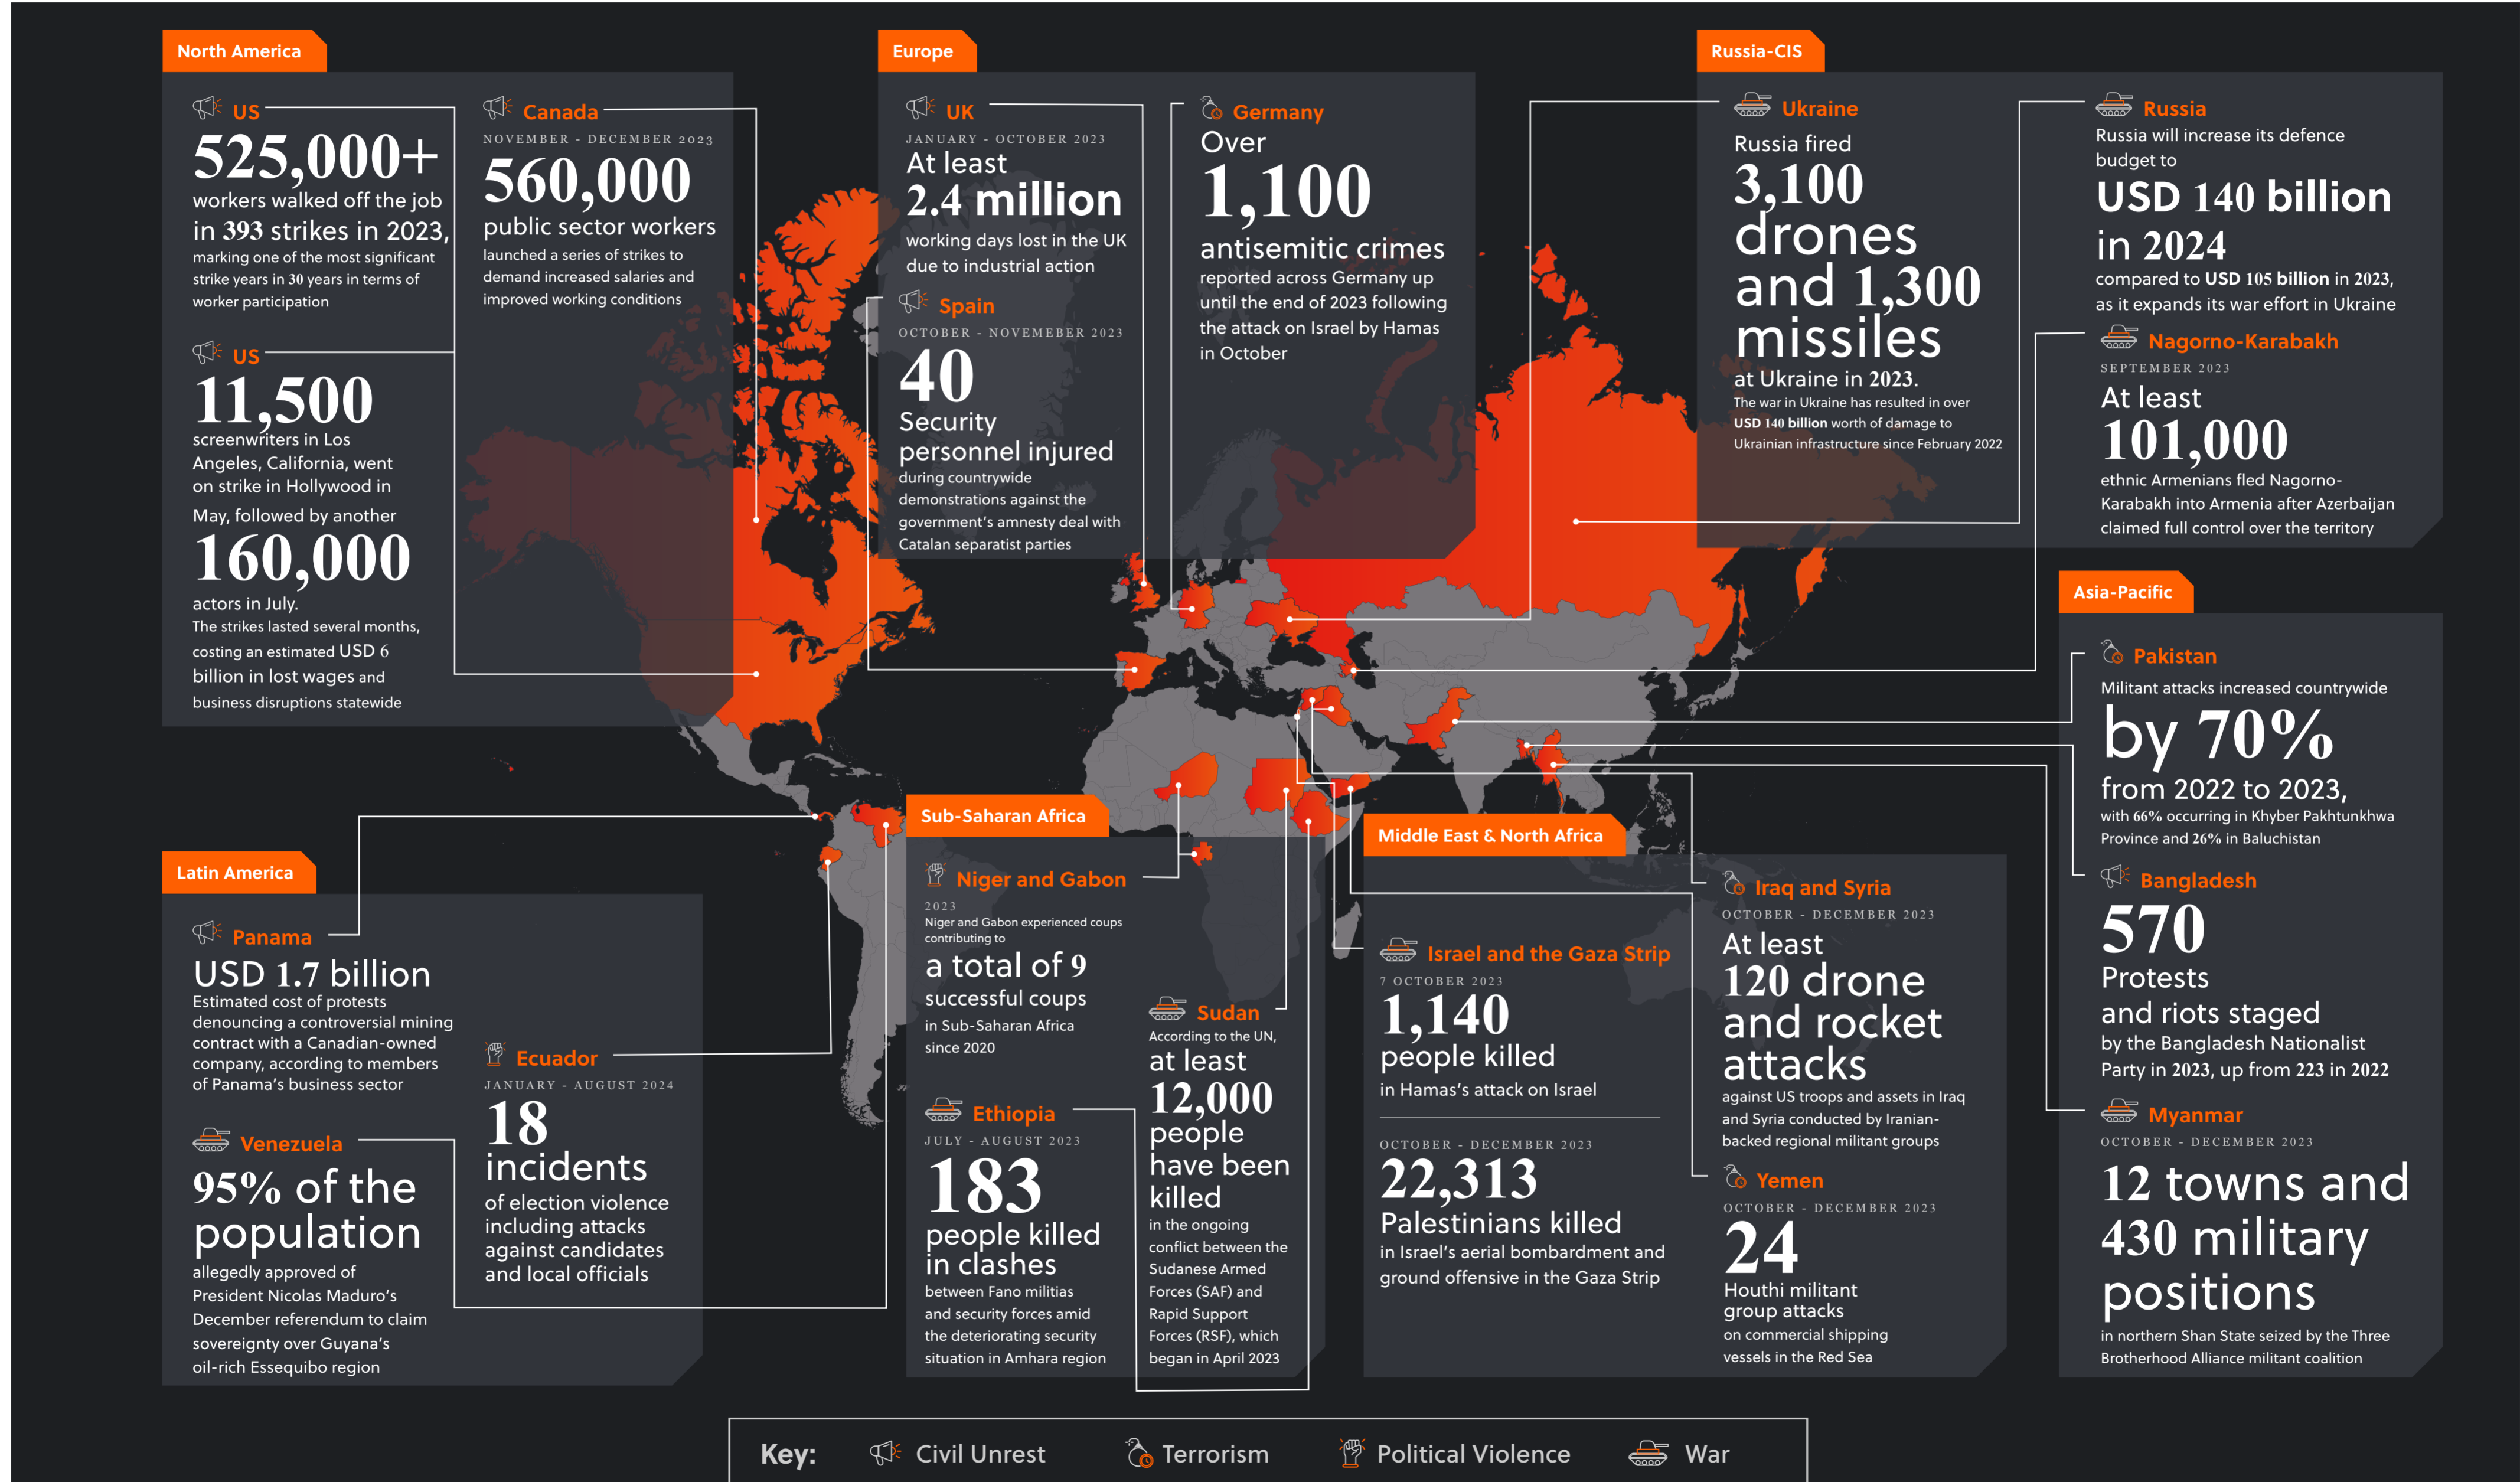

Political Violence

Important notice: This risk map has been produced by S-RM and is intended to provide a subjective risk overview. By its nature this risk map will become dated. All information contained herein is strictly private and confidential and prepared for your sole use. It must not be copied (in whole or in part) or used for any purpose other than to evaluate its contents. This information is provided to you in good faith and no implied or express warranty against risk, changes in circumstances or other unforeseen events can be provided. No responsibility or liability is accepted by S-RM, in any relation to the accuracy or completeness of this document or any reliance on its content and any such liability is expressly disclaimed. © S-RM Intelligence and Risk Consulting 2024